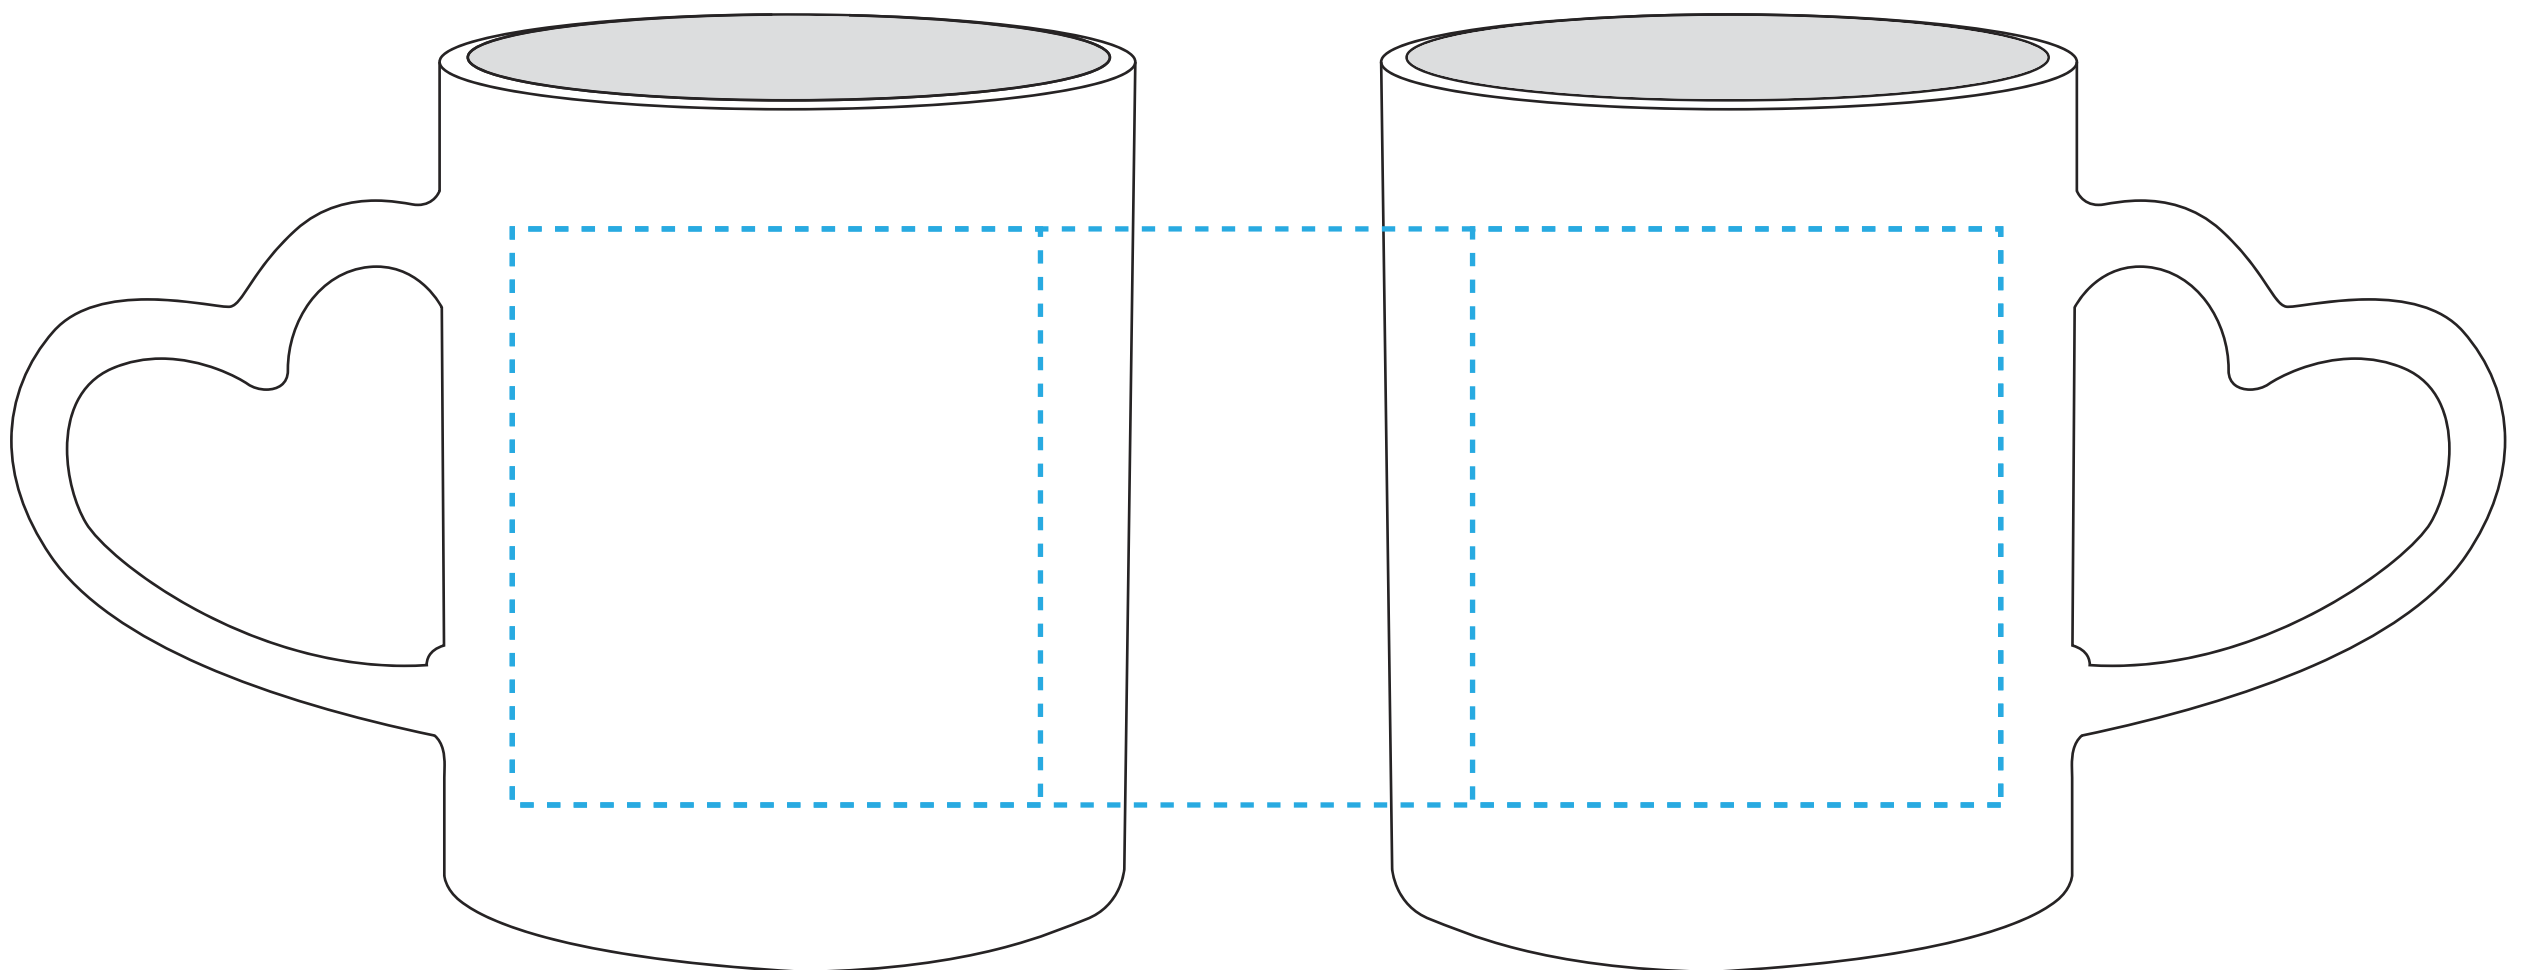

# MTCMS7102H

Size: 4.75"W x 4.5"H

Color: Black and White

## Imprint Size

Screen Printed (upto) : 2.75"W x 3.0"H

Full Color (upto) : 7.75"w x 3.0"h (Wrap)

**Please Note:** Dotted lines are used to show max imprint area and will not print on the final.