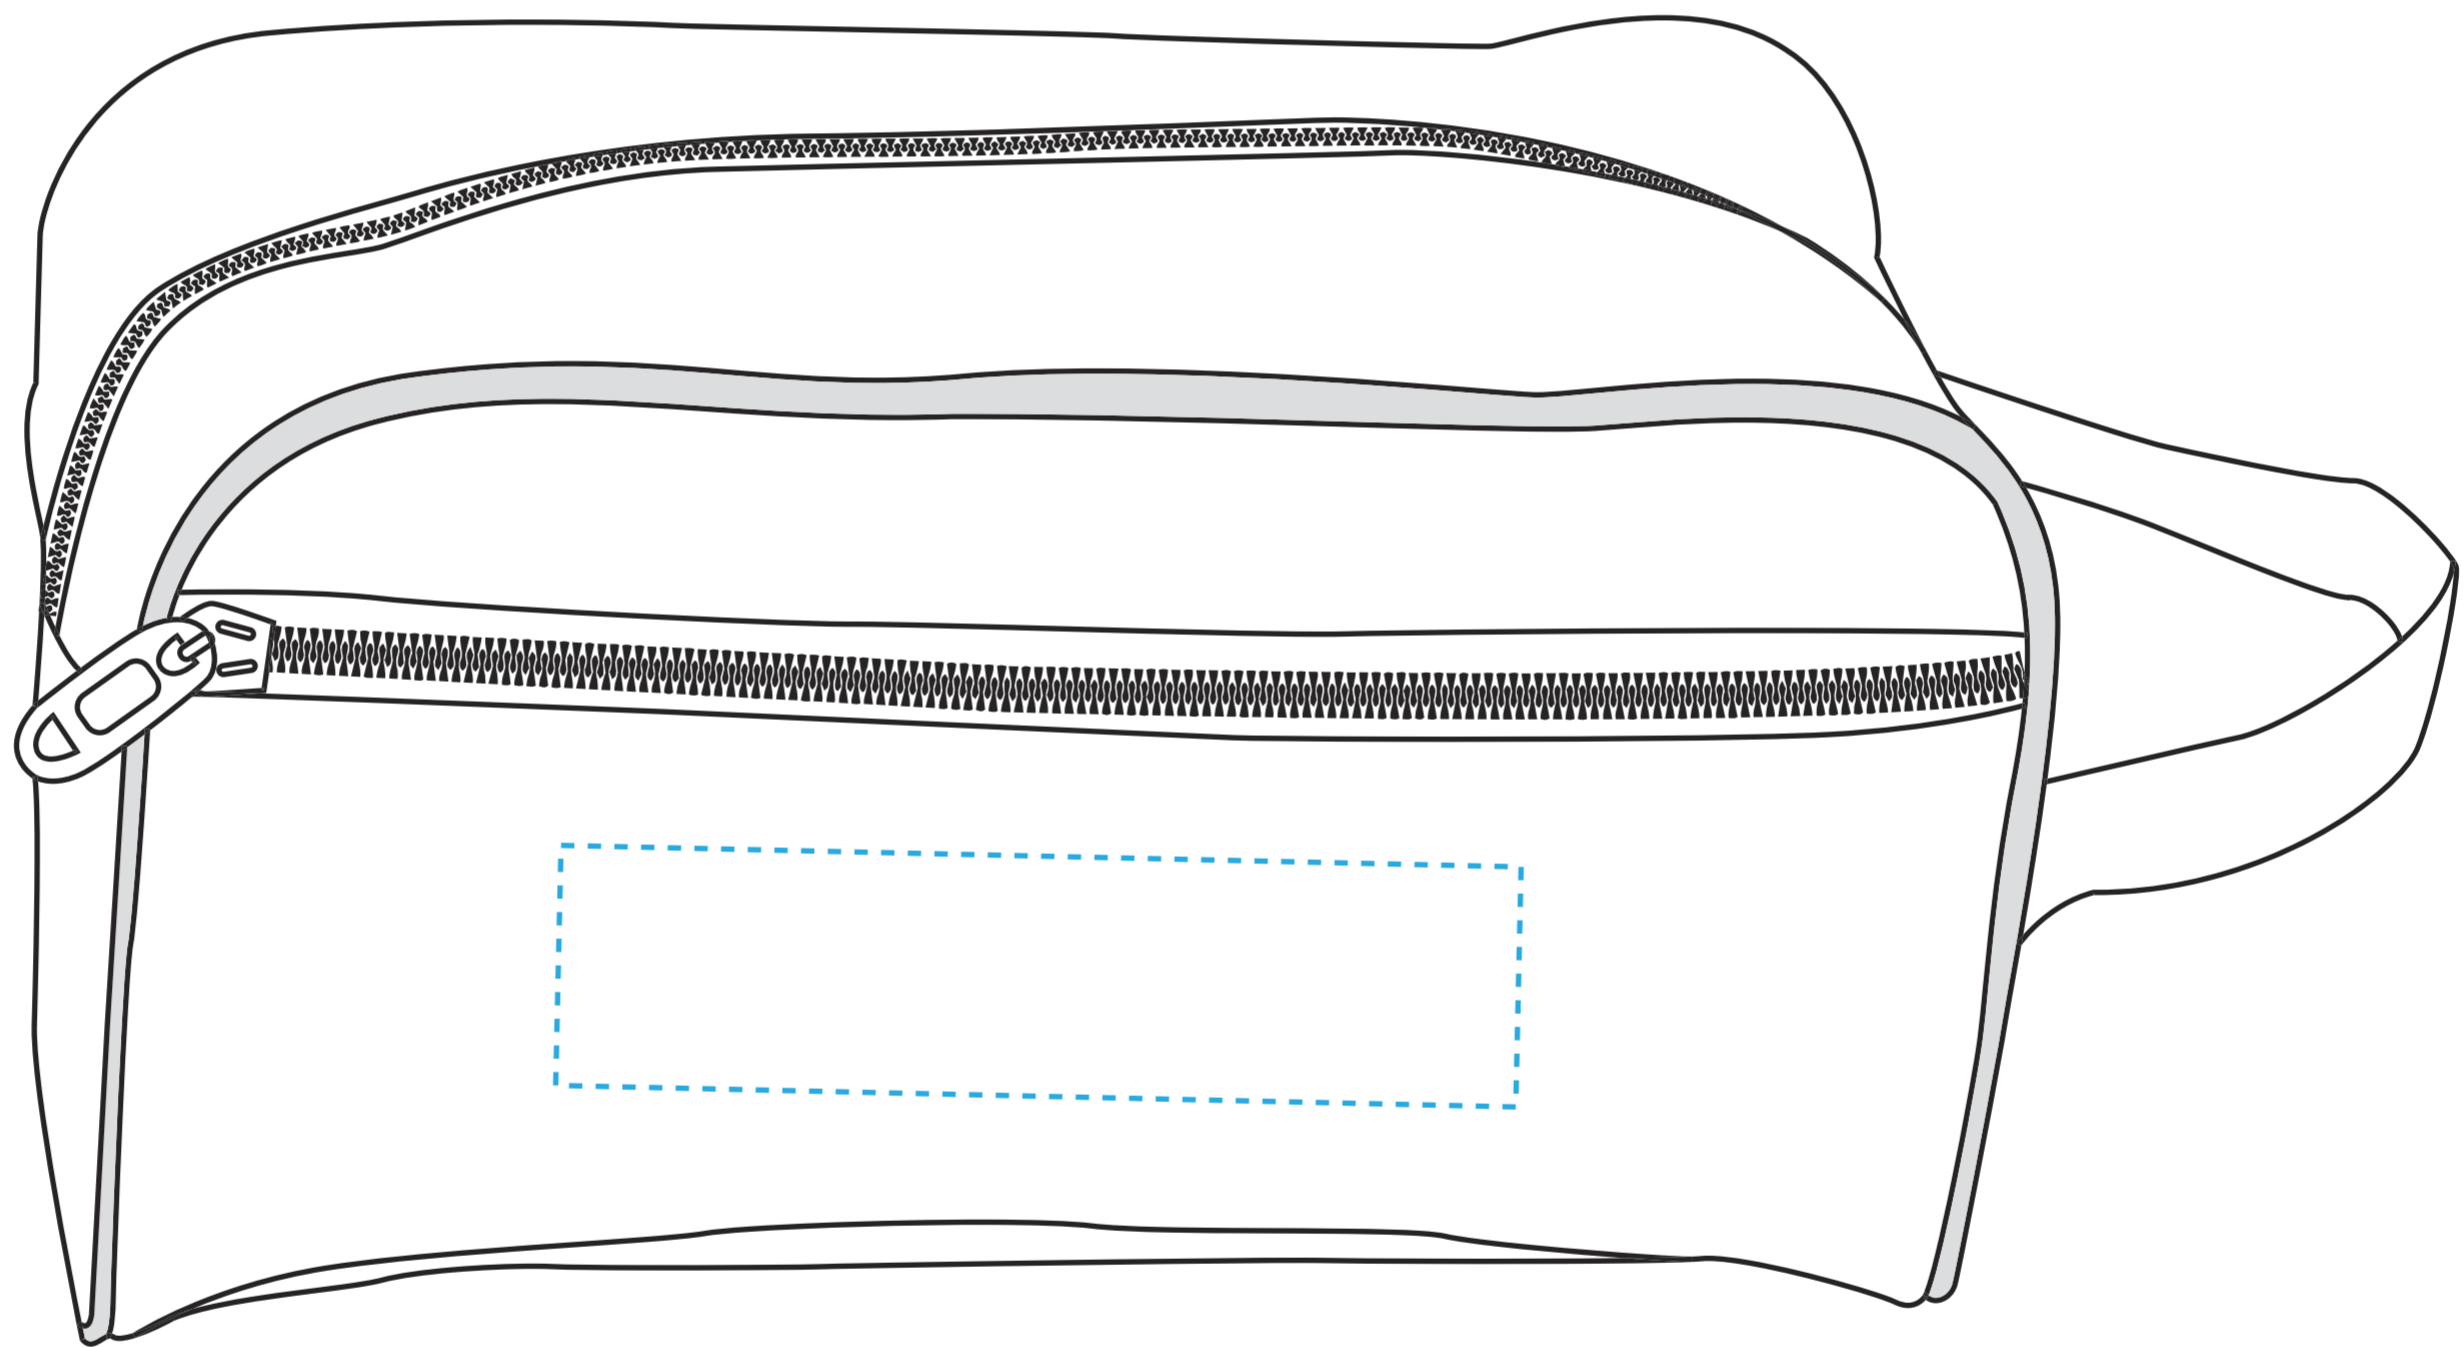

# MTBGXD801

Size: 10"L x 5"W x 5.5"H

Color: Black and White

## Imprint Size

Screen Printed (upto) : 5" W X 1.25" H

Full Color (upto) : 5" W X 1.25" H

**Please Note:** Dotted lines are used to show max imprint area and will not print on the final.