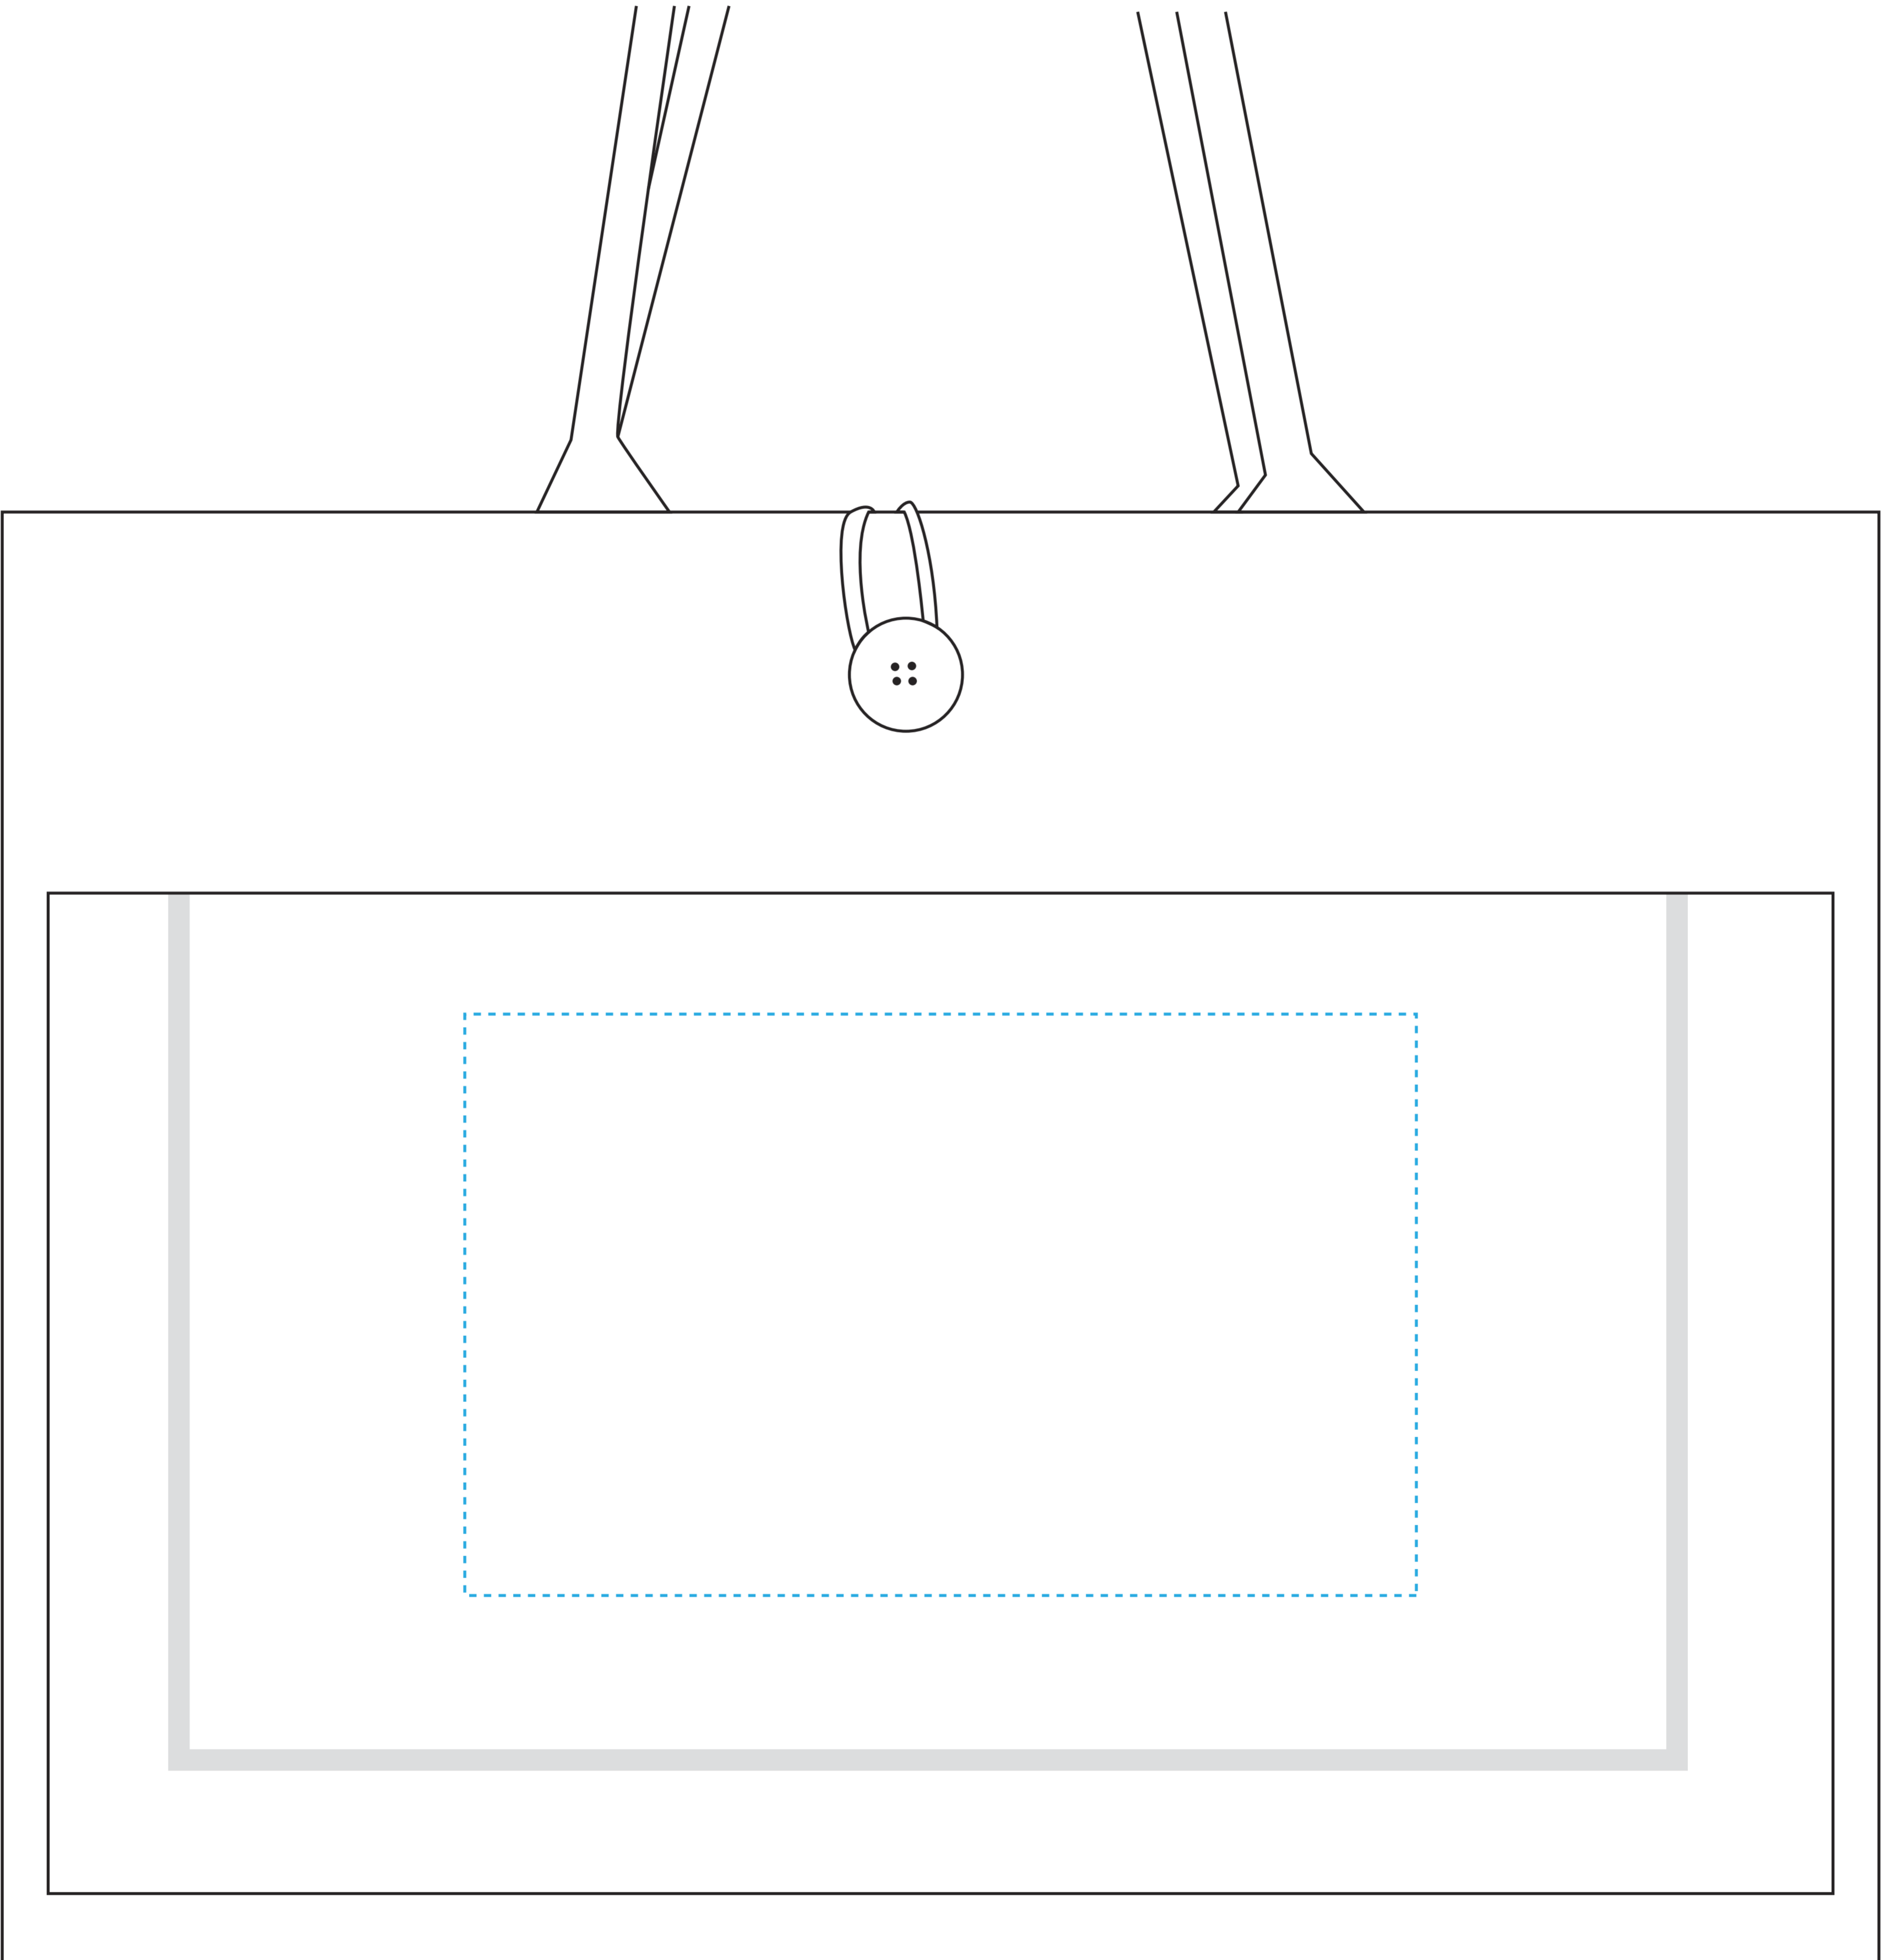

MTBGTOT3777

Size: 17.5"W x 13.5"H x 6G in.

Color: Black and White

Imprint Size

Screen Printed (upto) : 10.00"W x 2.75"H

Full Color (upto) : 10.00"W x 2.75"H

Please Note: Dotted lines are used to show max imprint area and will not print on the final.