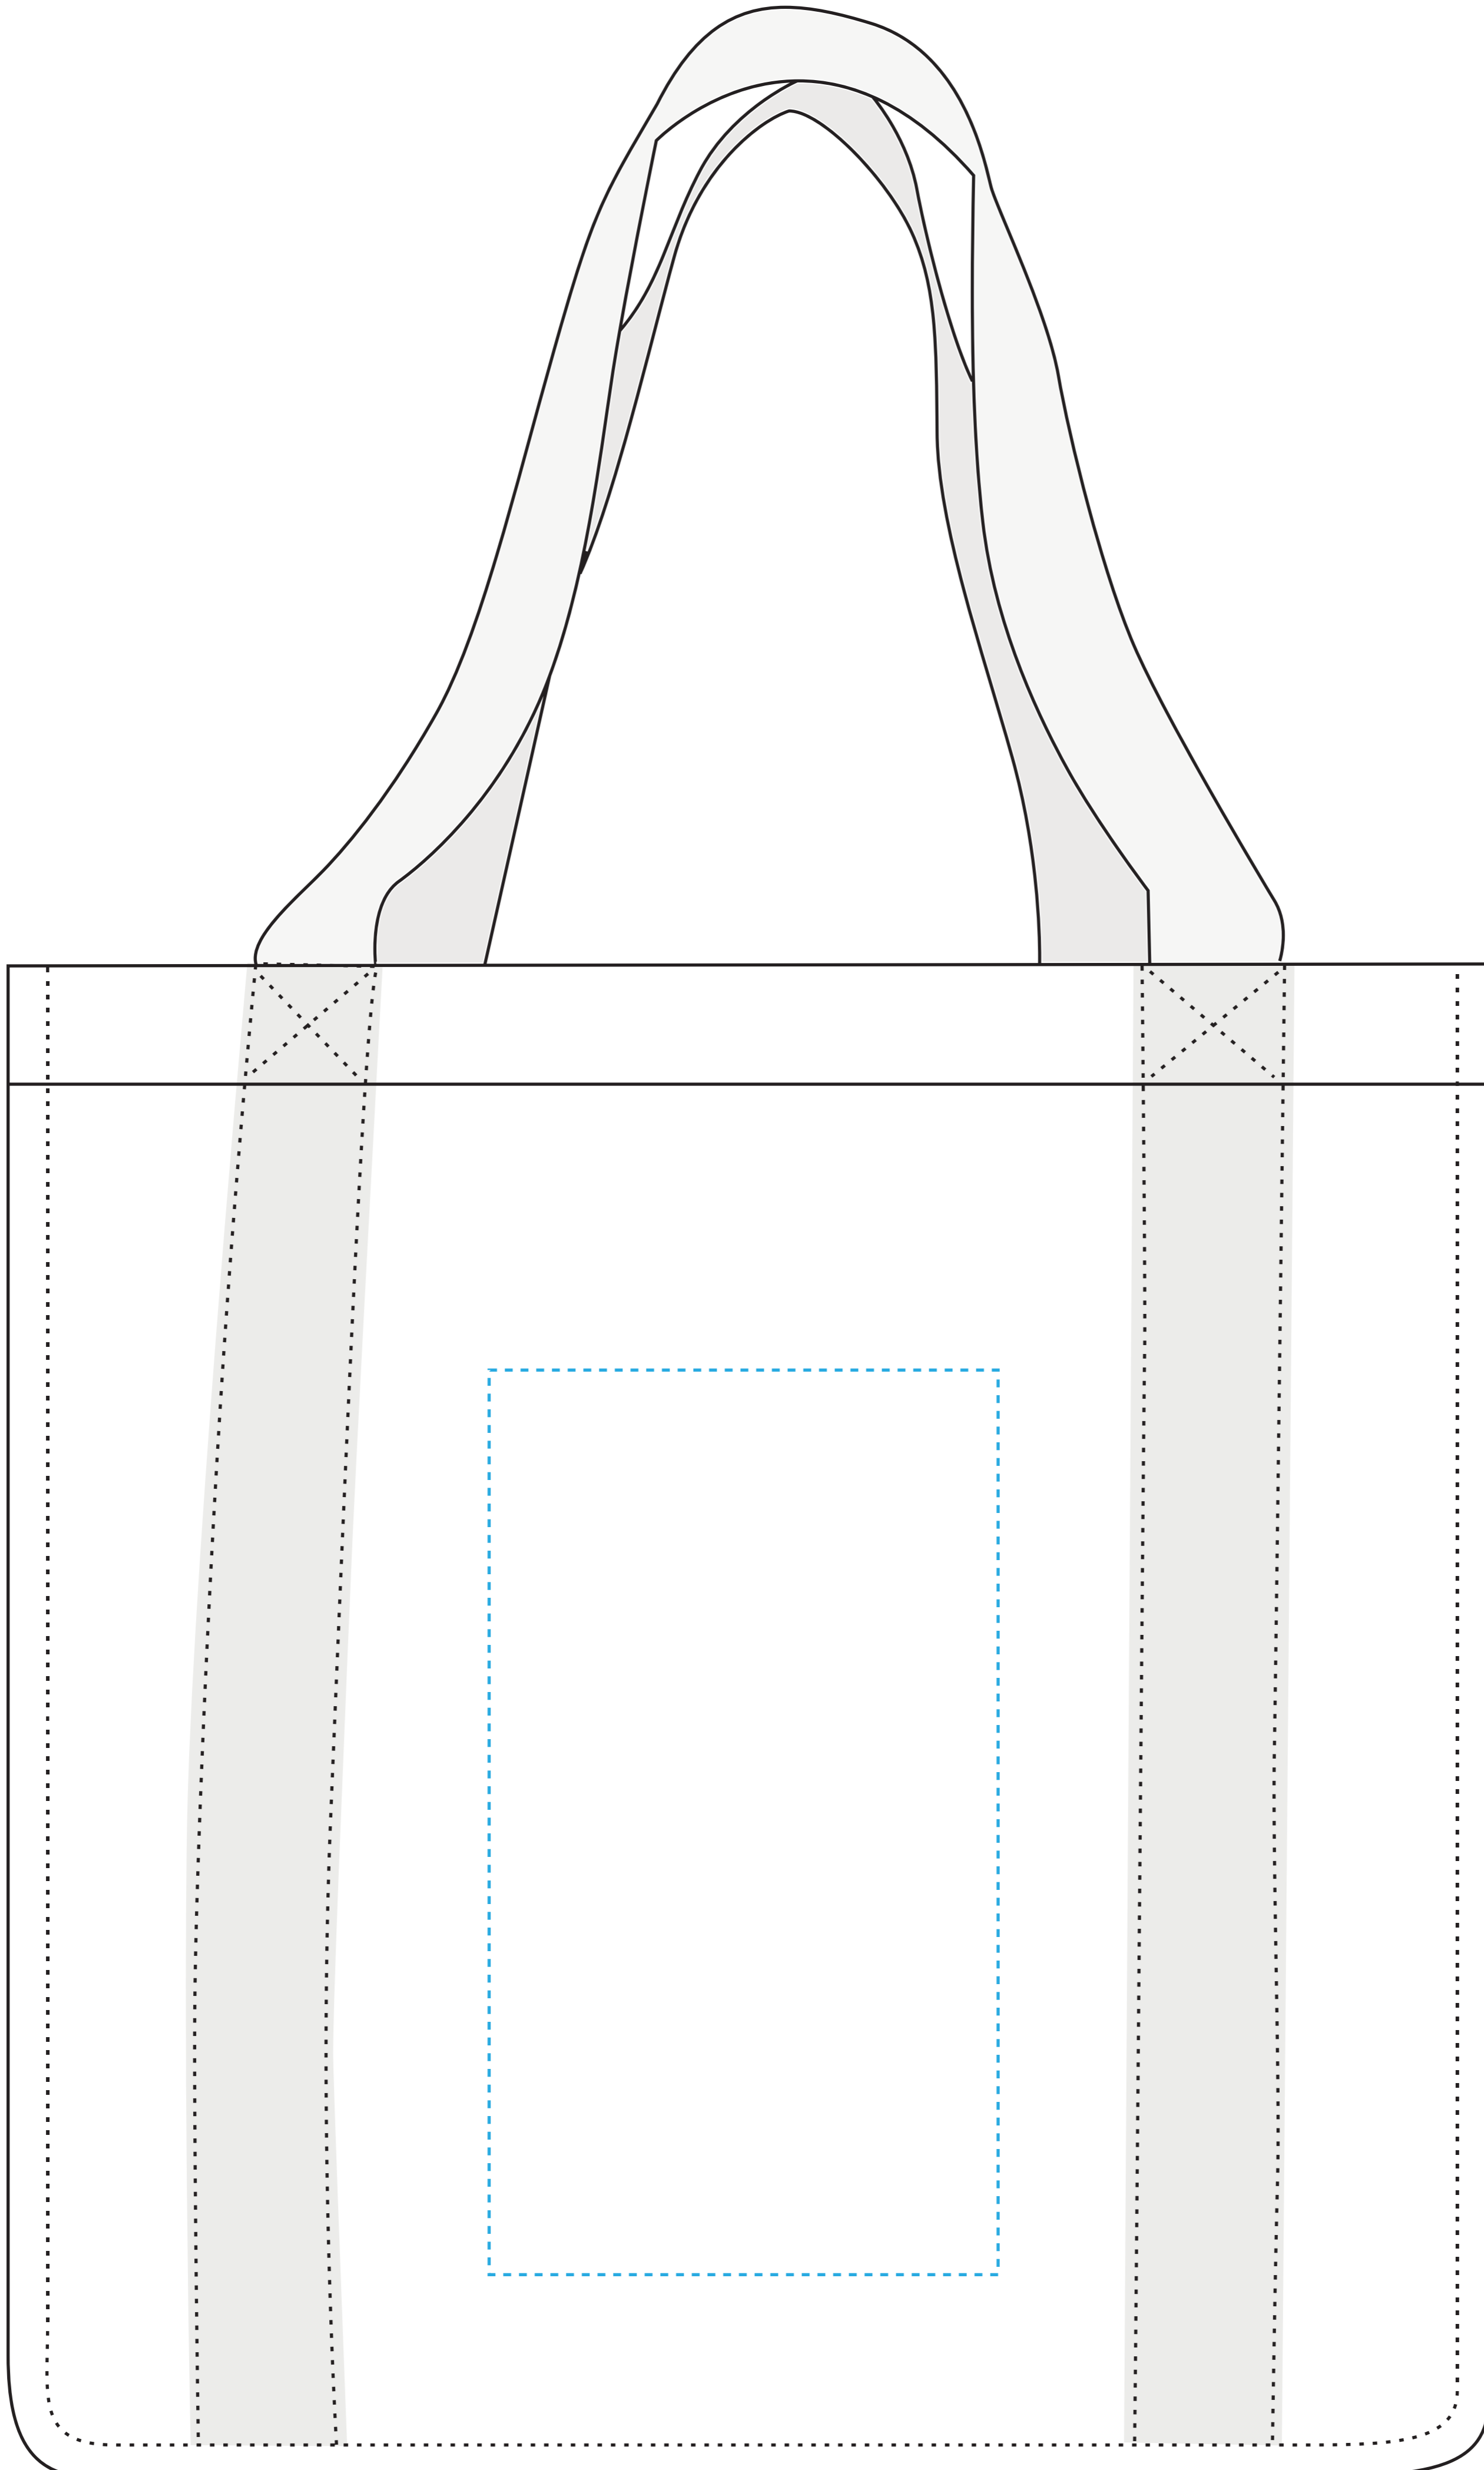

MTBGTOT33

Size: 12.625"W x 13"H x 8.75"G.

Color: Black and White

Imprint Size

Screen Printed (upto) : 9"W x 6"H

Full Color (upto) : 9"W x 6"H

Please Note: Dotted lines are used to show max imprint area and will not print on the final.