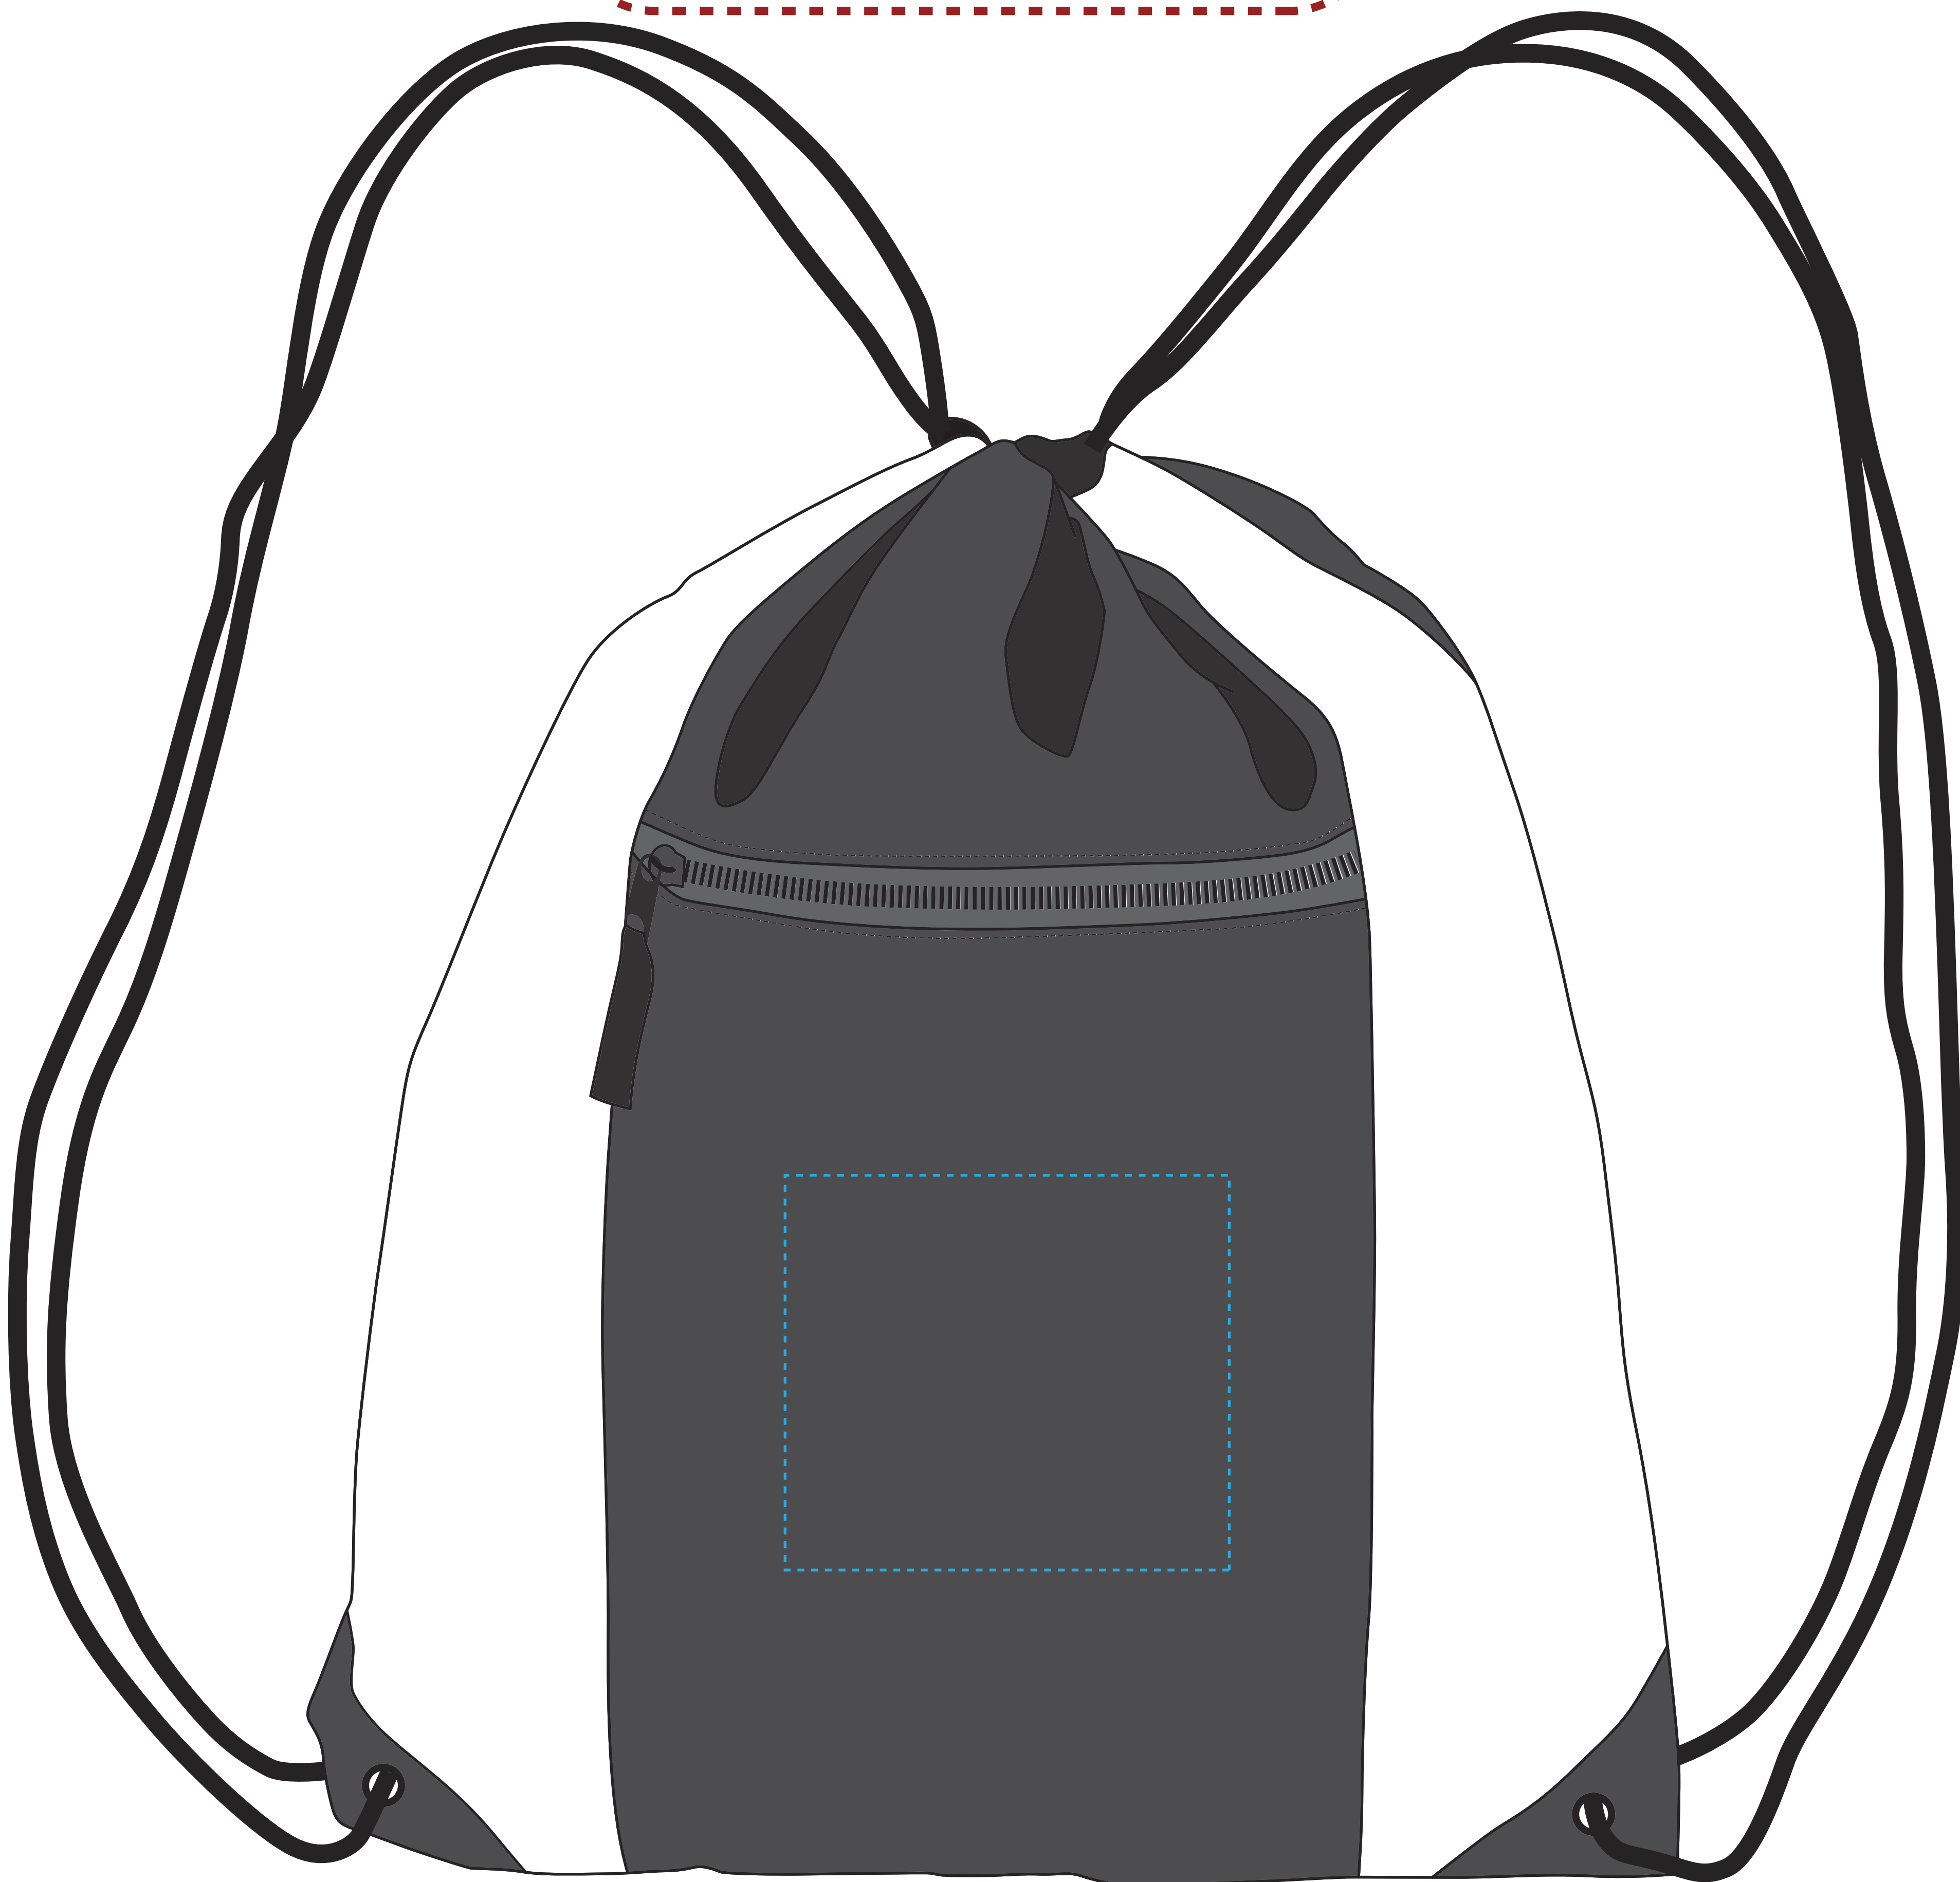

MTBGBP72

Size: 18.5"W x 14.75"H

Color: Black and White

Imprint Size

Screen Printed (upto) : 4.50"W x 4.00"H

Full Color (upto) : 4.50"W x 4.00"H

Please Note: Dotted lines are used to show max imprint area and will not print on the final.