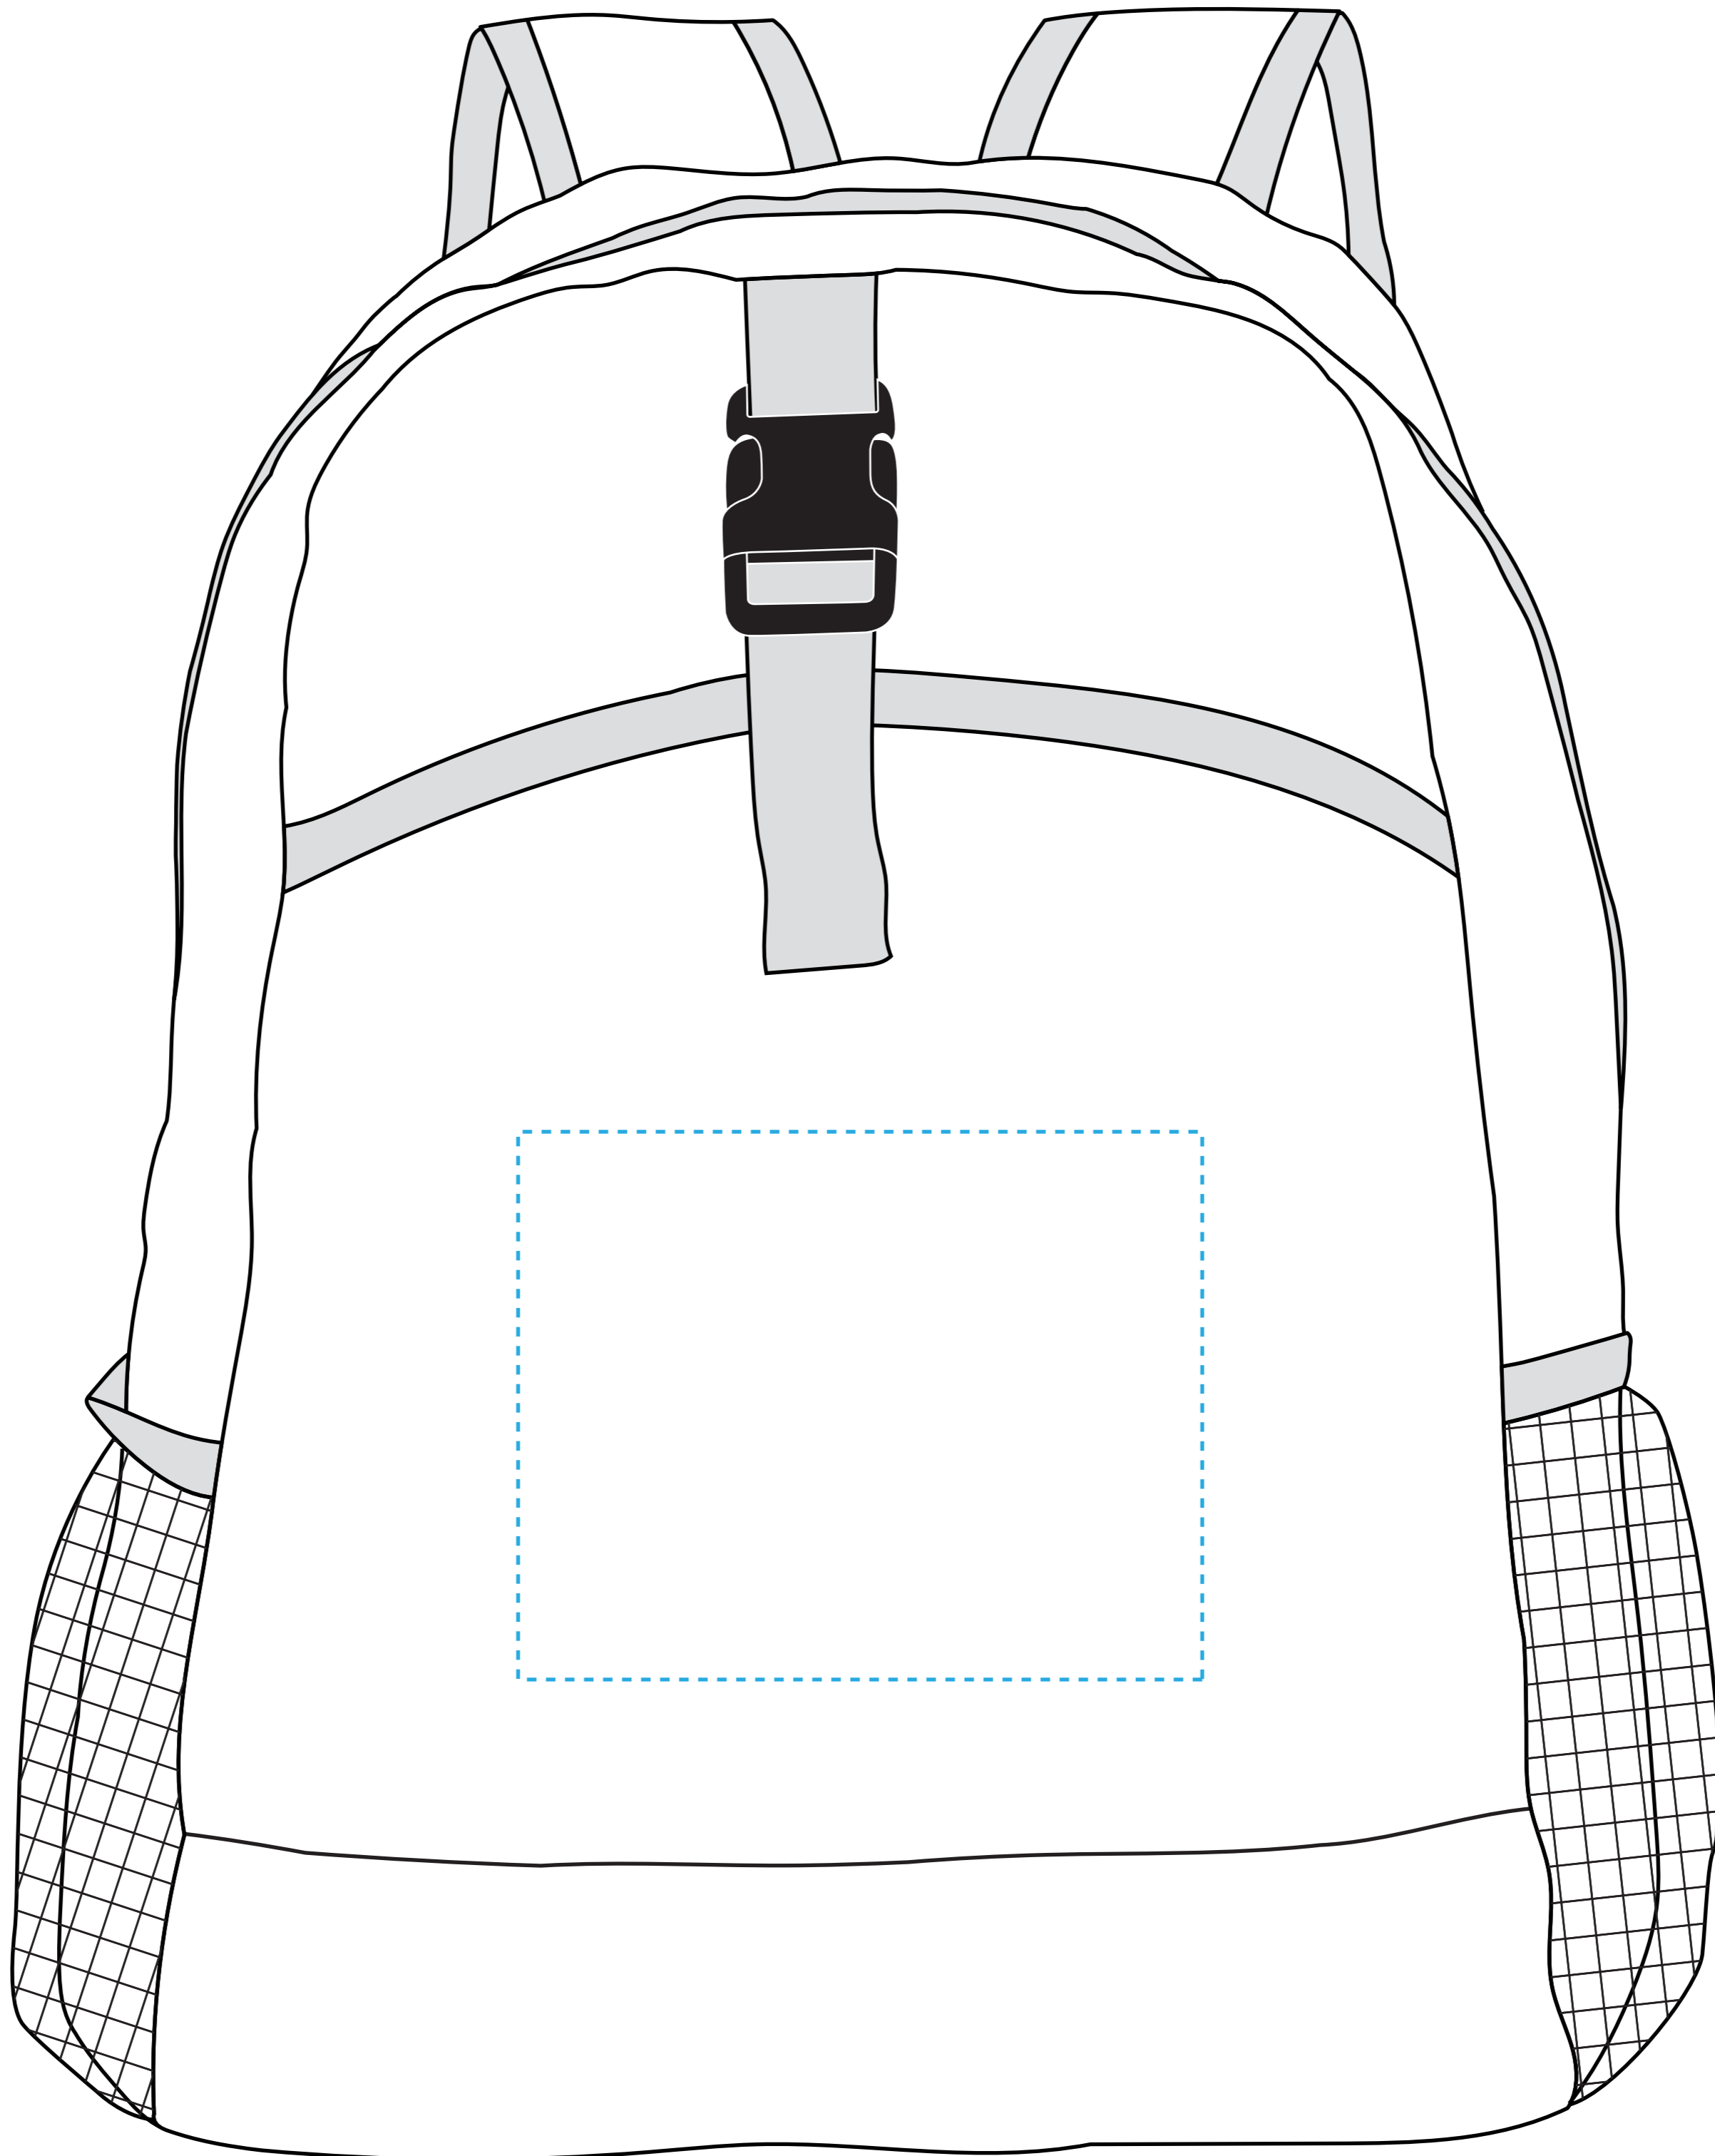

MTBGBP70

Size: 15"W x 14"H

Color: Black and White

Imprint Size

Screen Printed (upto) : 5"W x 4"H

Full Color (upto) : 5"W x 4"H

Please Note: Dotted lines are used to show max imprint area and will not print on the final.